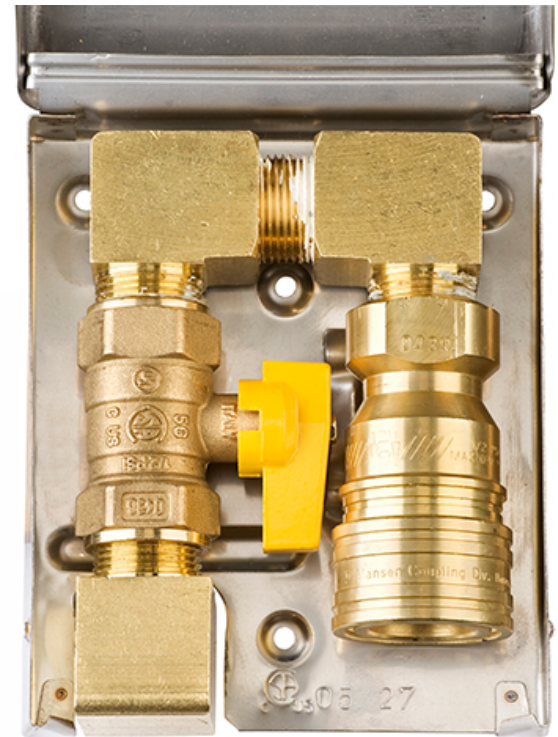

Go Grill!

Go Green!

Go Save!

GAS PLUG™

SAFETY & CONVENIENCE

Recessed Stainless Steel Gas Plug™

1/2" GAS OUTLET

3/4" GAS OUTLET

Recessed Stainless Steel Gas Plug™

Stainless Steel or PVC Surface Mount Gas Plug™

Deck Mount Gas Plug™

Concrete Deck Mount Gas Plug™

Double or 2#-Double Surface Mount Gas Plug™

MARKETING

3868 Commercial St, Vancouver BC V5N 4G2
Ph: 604-877-1599 Fax: 604-875-6776
Web: www.bbymfg.com